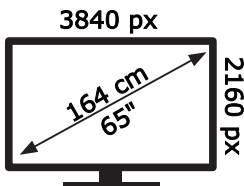

ENERG

TECHWOOD

65TWS218 UHD TV

109 kWh/1000h

ABCDEF **G**

149 kWh/1000h

50611341

2019/2013